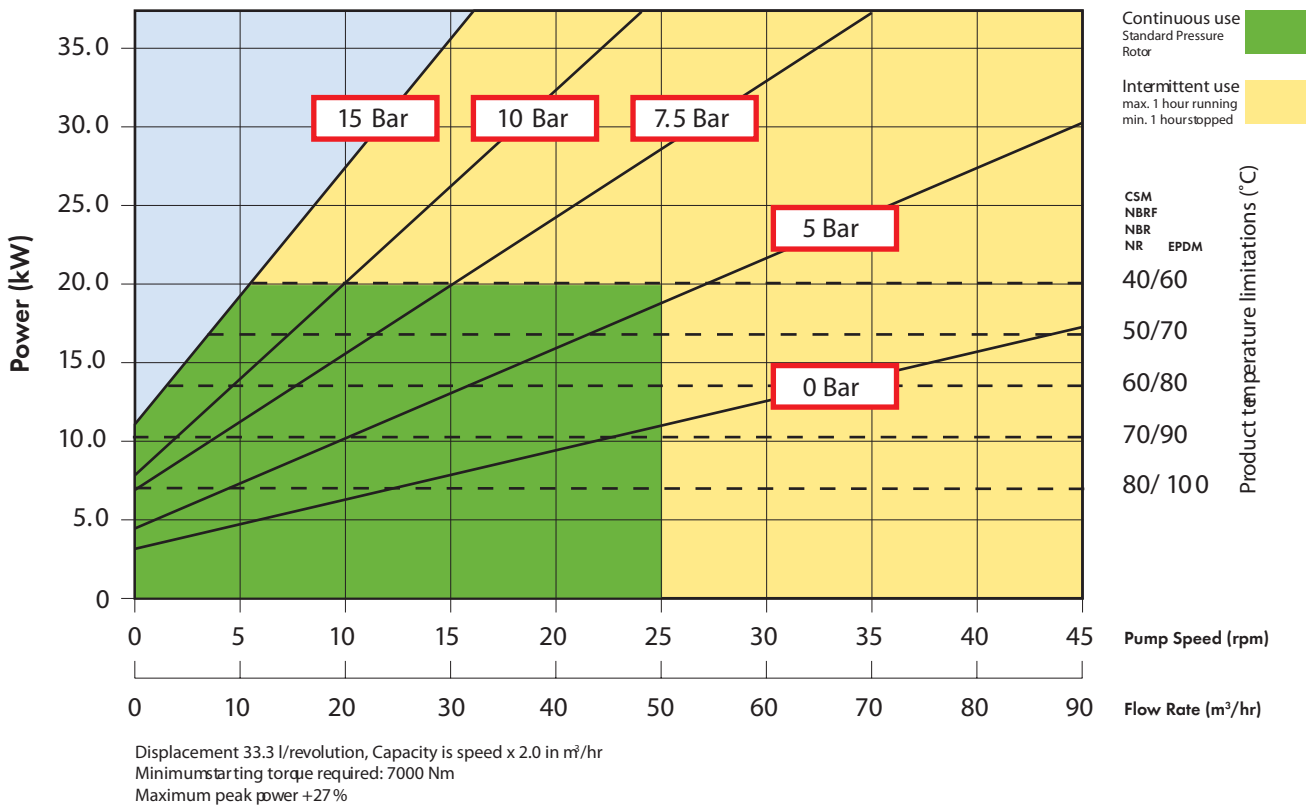

## VERDERFLEX VF125 Technical Data Sheet

### Performance Curve

### Shimming Curve